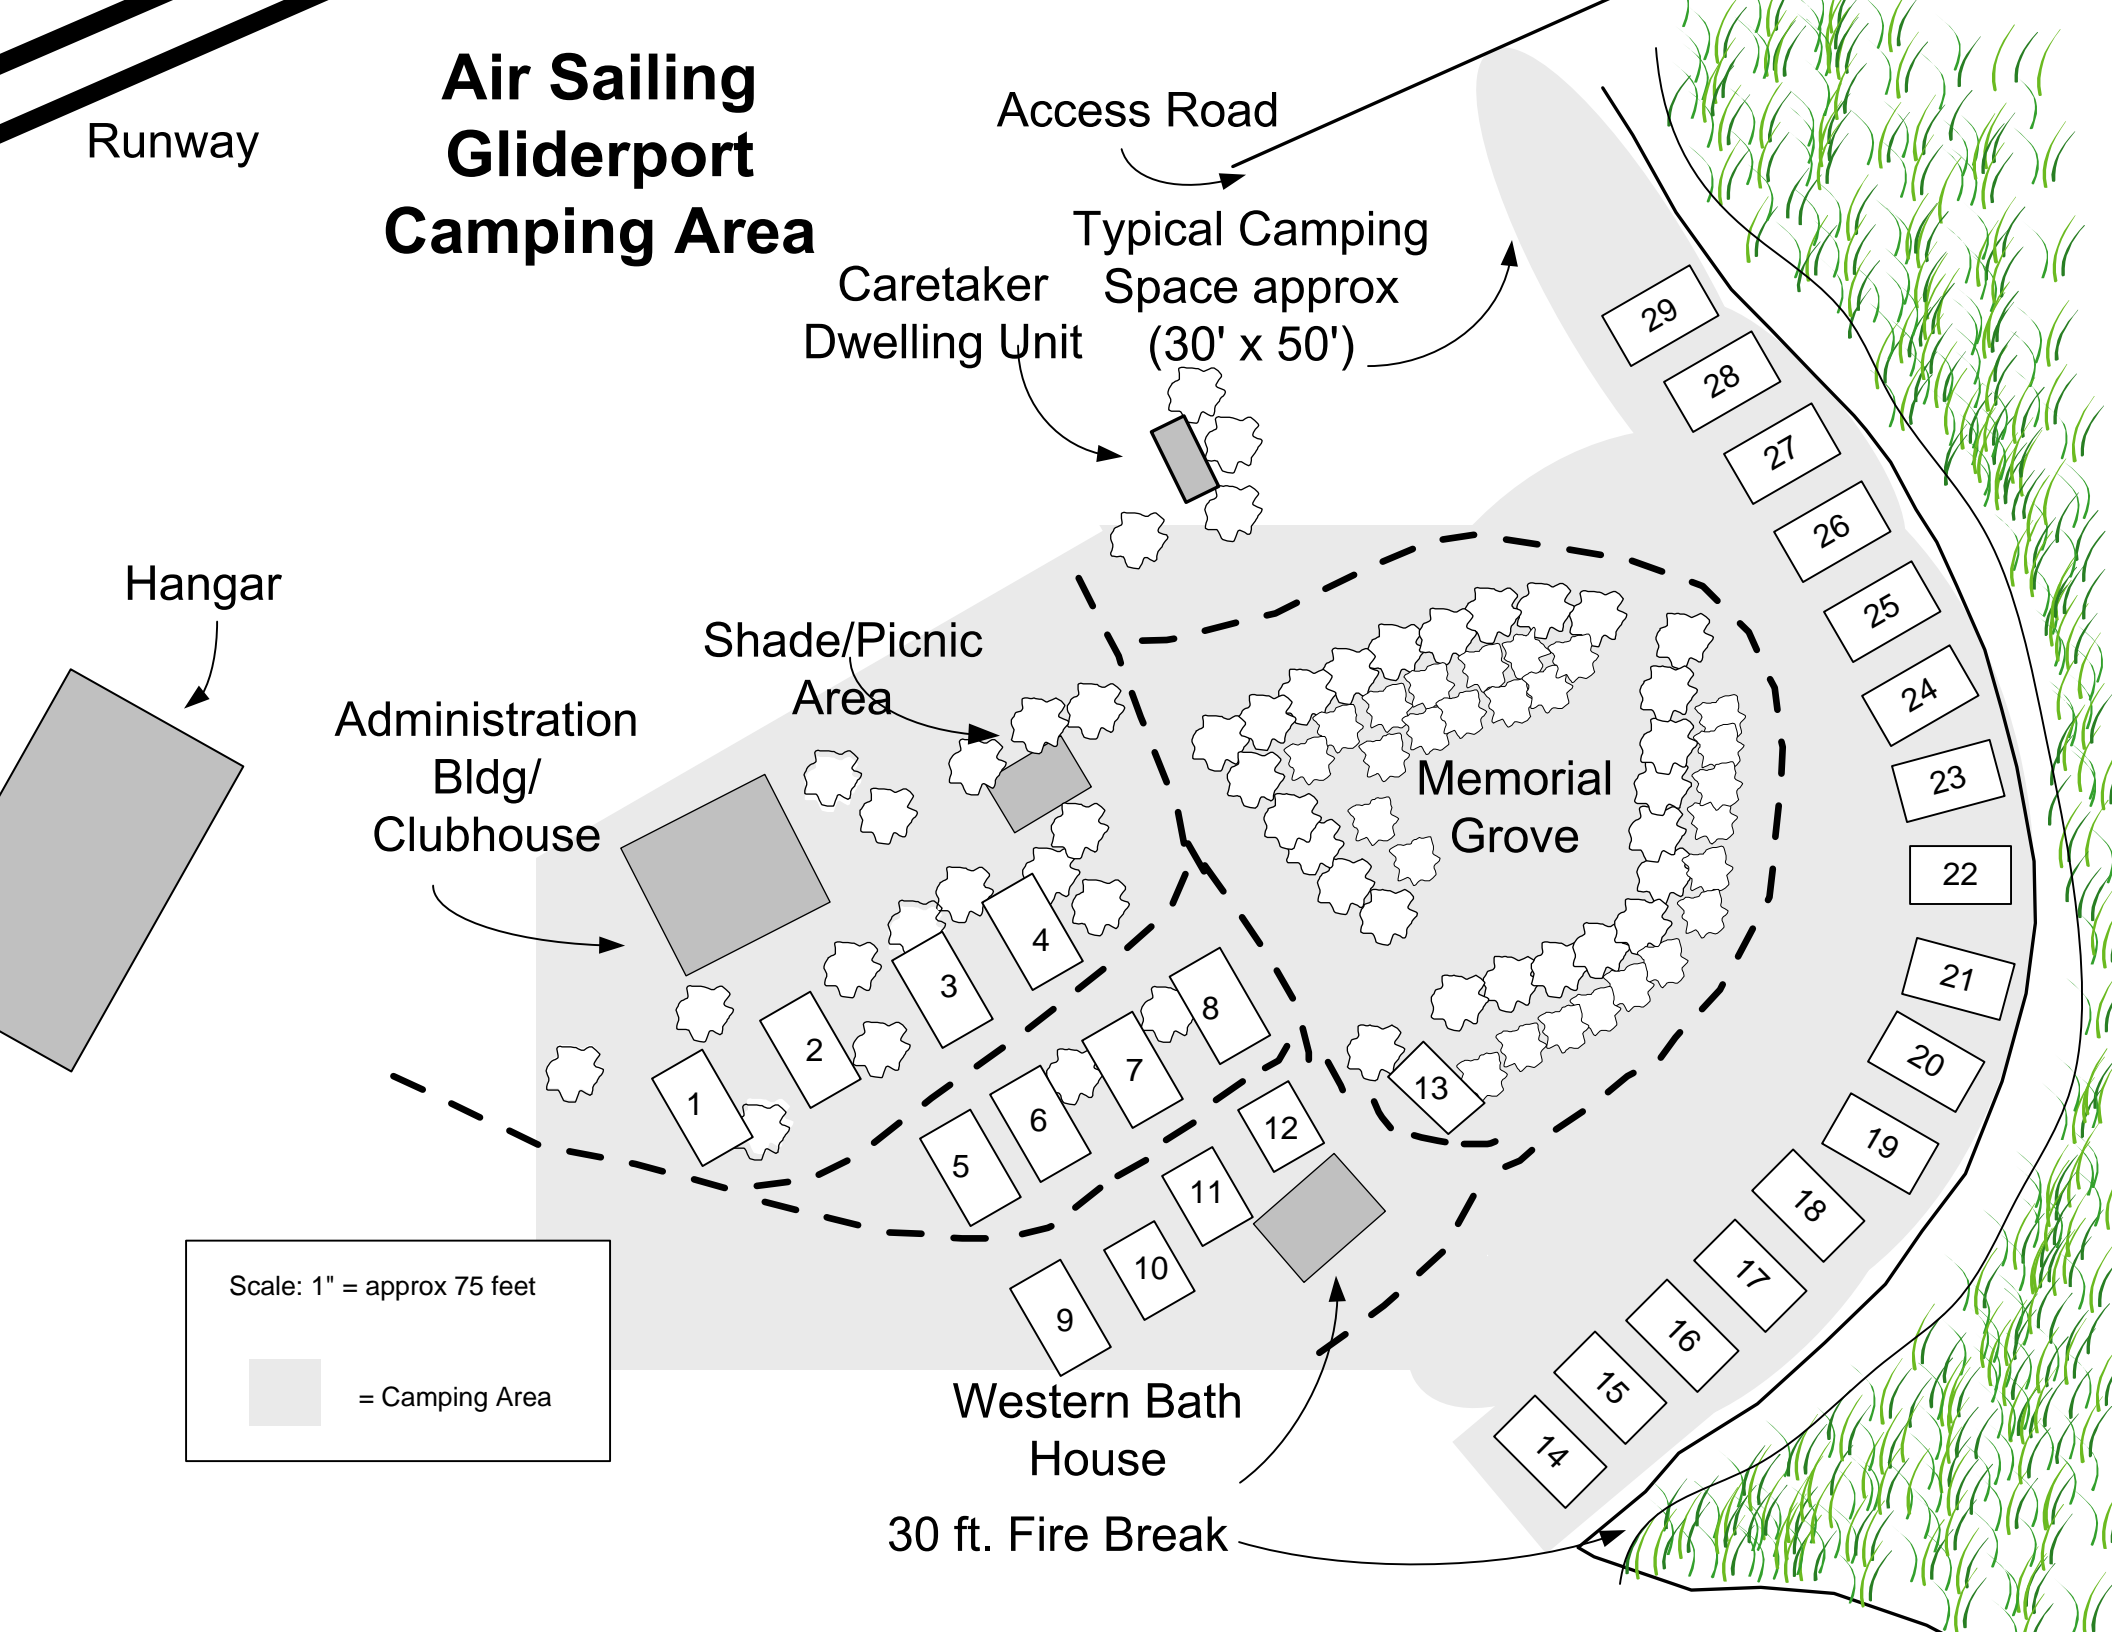

Air Sailing Gliderport Camping Area

Runway

Access Road

Caretaker Dwelling Unit
Typical Camping Space approx (30' x 50')

Hangar

Administration Bldg/
Clubhouse

Shade/Picnic Area

Memorial Grove

Scale: 1" = approx 75 feet

= Camping Area

Western Bath House

30 ft. Fire Break

Trailer Owners

1. Terry Duncan
2. Barbara Morgan
3. Dick Horn
4. Bob Mckay
5. Colin Aro
6. ASI Mt. Lassen
7. Bob Kuykendall
8. ASI Mt. Shasta
9. Neita Montague
10. Tim Tobin
11. John Boyce
12. Rolf Peterson
13. Herb Robbins
14. Dan Alstatt
15. Jay Sumpter
16. David Prather
17. Kirk Redinbaugh
18. Roger Harris
19. Larry Struck
20. Open
21. Open
22. Open
23. Open
24. Open
25. Francis Fisher
26. Open
27. Open
28. Dan Muncy
29. Mike O'Shell